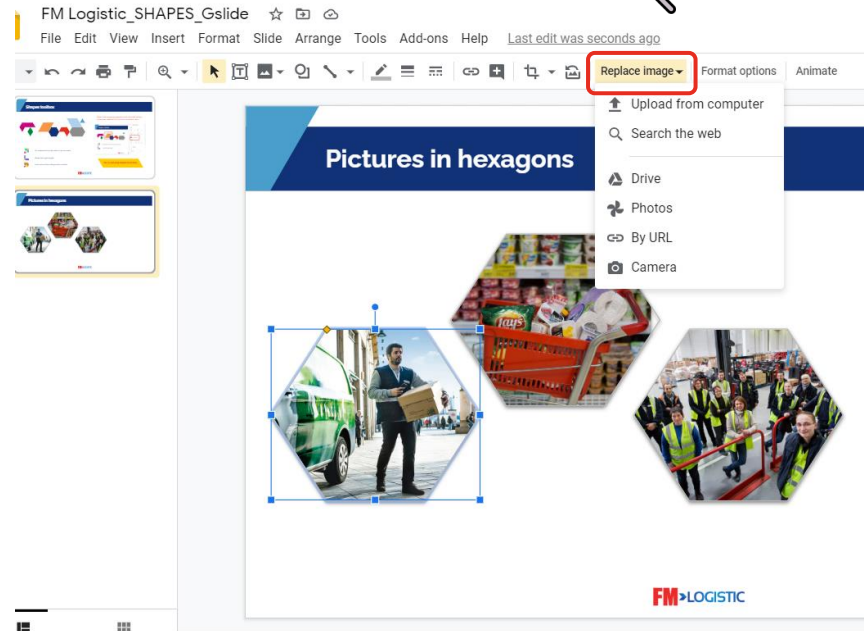

Click on the shape > Replace image > Select your file location > Choose the new one !

The picture will fit to the shape