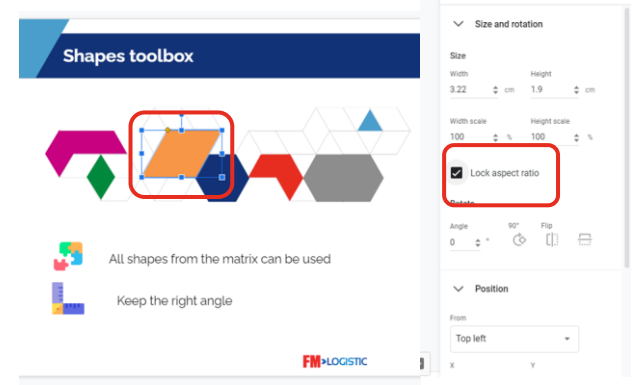

# Shapes toolbox

All shapes from the matrix can be used

Angles and proportions of the forms can't be changed

To make sure the proportions are right, tick the box "Lock aspect ratio" > adjust the width and the height in *Size and rotation window* Or >with your mouse while maintaining the shift button

Use colors from the graphic charter

xx/xx/xx

Select the shape you want to use > Format option > Size and rotation > Click on Lock aspect ratio

For .ai and .png shapes click here